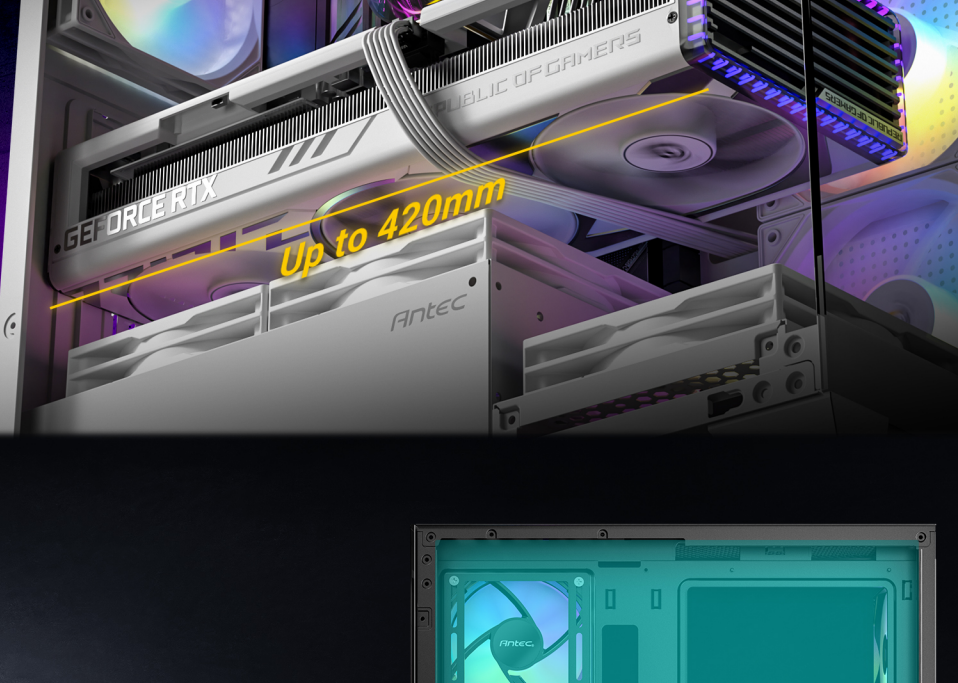

UNLIMITED PERFORMANCE

Max. GPU Length : 420mm