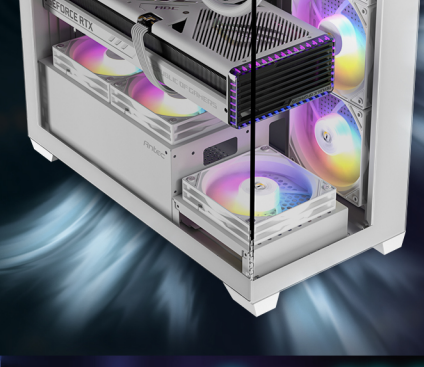

VERTICAL COOLING

A large amount of air is taken in through the mesh on bottom and side, facilitating heat dissipation and protect hardware from overheating.