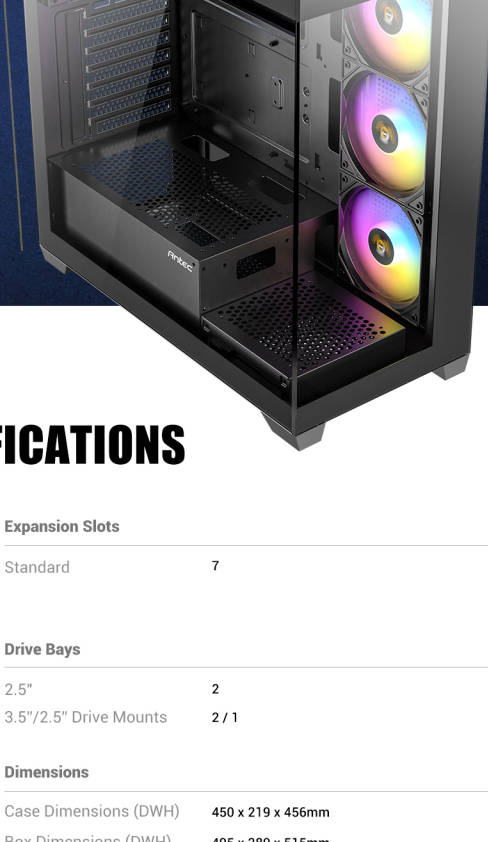

DIMENSIONS

450 x 219 x 456mm(DWH)

SPECIFICATIONS

Main Spec		Expansion Slots	
Motherboard Support	ATX, Micro-ATX, ITX	Standard	7
Form Factor	Mid Tower		
Case Material	Steel + Glass		
Side & Front Panel	4mm Tempered Glass		
I/O Ports	Power, LED On/Off, USB 2.0 x 2, USB 3.0 x 1, MIC / HD-AUDIO	2.5"	2
		3.5"/2.5" Drive Mounts	2 / 1
Compatibility & Clearances		Dimensions	
CPU Cooler Max Height	≤ 170mm	Case Dimensions (DWH)	450 x 219 x 456mm
GPU Max Length	≤ 420mm	Box Dimensions (DWH)	495 x 280 x 515mm
Power Supply Max Length	(Include cable) ≤ 245mm	Net Weight	6.55kg
Cable Routing Space	≤ 27mm	Gross Weight	8.06kg
Fan Support		Accessories	
Top	3 x 120mm / 2 x 140mm	Included Fans	3 x 120mm fixed mode RGB reverse fans on right side + 1 x 120mm fixed mode RGB fan in rear
Side	3 x 120mm		
Power Supply Shroud	2 x 120mm		
Bottom	1 x 120mm		
Rear	1 x 120mm		
Radiator Support		General	
Top	120/240/360mm (When installing water cooler on the top, if there is interference, the memory height is limited to 45mm)	Dust Filter	Top/Bottom
Side	120/240mm	Warranty	1 year
		UPC#	0-761345-10097-7 CX300 RGB ELITE 0-761345-10096-0 CX300 RGB ELITE White