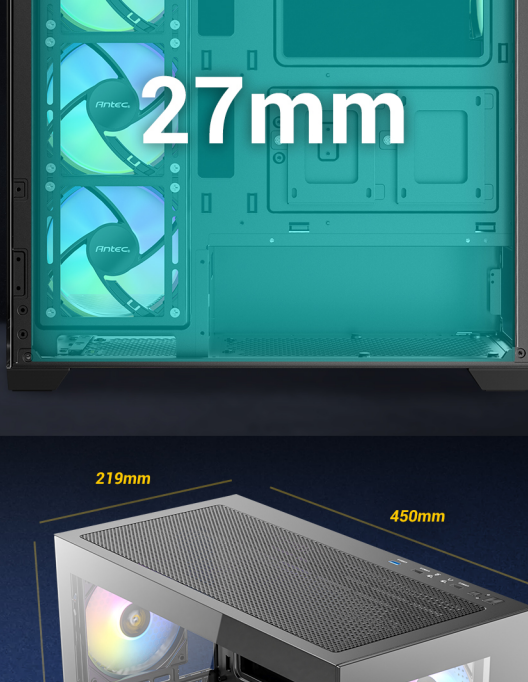

AMPLE CABLE MANAGEMENT SPACE

Clean and tidy routing makes the build process smoother than ever.