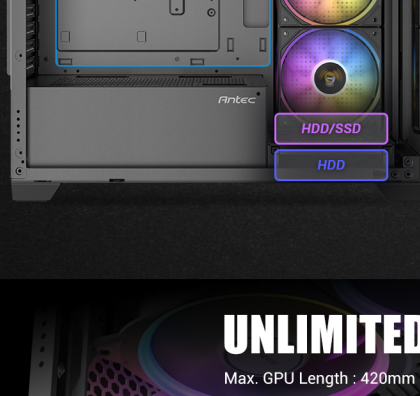

UNLIMITED PERFORMANCE

Max. GPU Length : 420mm