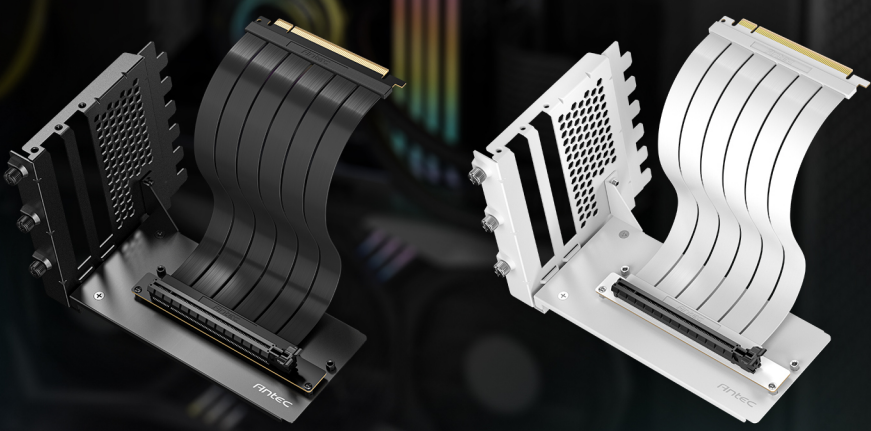

RTX40 PCI-E 4.0 RISER CABLE VERTICAL BRACKET KIT

Support up to RTX 4090. Showcase your appealing graphics cards by using Antec Gen4 riser cable

Compatible Antec Cases: Performance 1 Series/ C8 Series/ P20C Series/ DP505 & DP503

90° GRAPHICS CARD MOUNT

SUPPORT PCIE 4.0

PCI-E 4.0 **2X Faster**

PCI-E 3.0

RISER CABLE COMPATIBLE WITH HIGH-END GRAPHICS CARDS

UP TO:
NVIDIA GEFORCE RTX 4090
AMD RADEON RX 7900 XT

High Quality Golden Plate and Shielded PCB

For extreme and stable performance.

Ultra-Flexible Cable Sleeves

Meets a variety of installation scenarios.

ONLY SUPPORT FULLY-OPEN PCIE EXPANSION SLOT CHASSIS

DIMENSIONS

PACKAGE CONTENTS

- L-shaped Bracket x 1
- PCIe Riser Cable x 1
- Cable Mounting Screws x 2
- GPU Mounting Screws x 3
- GPU Mounting Screws x 3
- Tool x 1
- Pad x 1