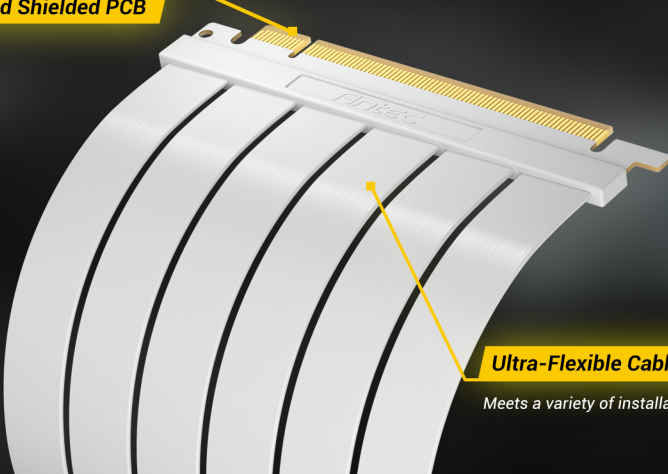

RTX40 PCI-E 4.0 RISER CABLE VERTICAL BRACKET KIT

Support up to RTX 4090. Showcase your appealing graphics cards by using Antec Gen4 riser cable

Compatible Antec Cases: Performance 1 Series/ C8 Series/ P20C Series/ DP505 & DP503

90° GRAPHICS CARD MOUNT

SUPPORT PCIE 4.0

PCI-E 4.0 **2X Faster**

PCI-E 3.0

RISER CABLE COMPATIBLE WITH HIGH-END GRAPHICS CARDS

UP TO:
NVIDIA GEFORCE RTX 4090
AMD RADEON RX 7900 XT

High Quality Golden Plate and Shielded PCB

For extreme and stable performance.

Ultra-Flexible Cable Sleeves

Meets a variety of installation scenarios.

ONLY SUPPORT FULLY-OPEN PCIE EXPANSION SLOT CHASSIS

DIMENSIONS

PACKAGE CONTENTS

- L-shaped Bracket x 1
- PCIe Riser Cable x 1
- Cable Mounting Screws x 2
- GPU Mounting Screws x 3
- GPU Mounting Screws x 3
- Tool x 1
- Pad x 1