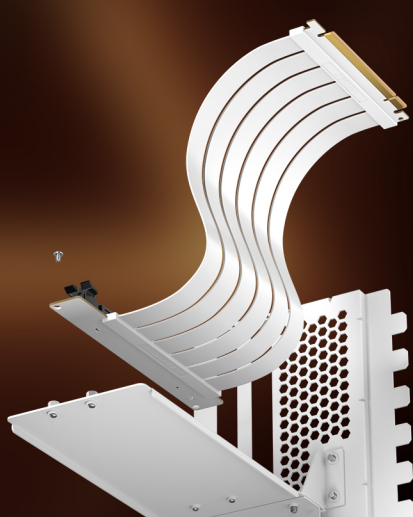

RTX40 PCI-E 4.0 RISER CABLE VERTICAL BRACKET KIT

Support up to RTX 4090. Showcase your appealing graphics cards by using Antec Gen4 riser cable

Compatible Antec Cases: Performance 1 Series/ C8 Series/ P20C Series/ DP505 & DP503

90° GRAPHICS CARD MOUNT

SUPPORT PCIE 4.0

PCI-E 4.0 **2X Faster**

PCI-E 3.0

RISER CABLE COMPATIBLE WITH HIGH-END GRAPHICS CARDS

UP TO:
NVIDIA GEFORCE RTX 4090
AMD RADEON RX 7900 XT

High Quality Golden Plate and Shielded PCB

For extreme and stable performance.

Ultra-Flexible Cable Sleeves

Meets a variety of installation scenarios.

ONLY SUPPORT FULLY-OPEN PCIE EXPANSION SLOT CHASSIS

DIMENSIONS

PACKAGE CONTENTS

- L-shaped Bracket x 1
- PCIe Riser Cable x 1
- Cable Mounting Screws x 2
- GPU Mounting Screws x 3
- GPU Mounting Screws x 3
- Tool x 1
- Pad x 1