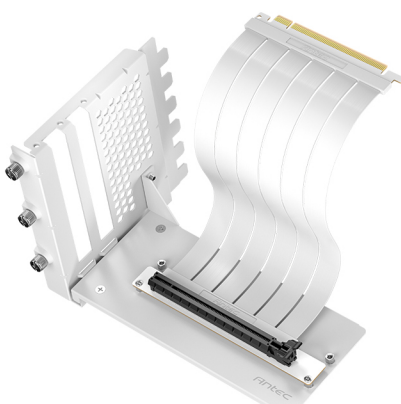

RTX40 PCI-E 4.0 RISER CABLE VERTICAL BRACKET KIT

Support up to RTX 4090. Showcase your appealing graphics cards by using Antec Gen4 riser cable

Compatible Antec Cases: Performance 1 Series/ C8 Series/ P20C Series/ DP505 & DP503

90° GRAPHICS CARD MOUNT

SUPPORT PCIE 4.0

PCI-E 4.0 **2X Faster**

PCI-E 3.0

RISER CABLE COMPATIBLE WITH HIGH-END GRAPHICS CARDS

UP TO:
NVIDIA GEFORCE RTX 4090
AMD RADEON RX 7900 XT

High Quality Golden Plate and Shielded PCB

For extreme and stable performance.

Ultra-Flexible Cable Sleeves

Meets a variety of installation scenarios.

ONLY SUPPORT FULLY-OPEN PCIE EXPANSION SLOT CHASSIS

DIMENSIONS

PACKAGE CONTENTS

- L-shaped Bracket x 1
- PCIe Riser Cable x 1
- Cable Mounting Screws x 2
- GPU Mounting Screws x 3
- GPU Mounting Screws x 3
- Tool x 1
- Pad x 1