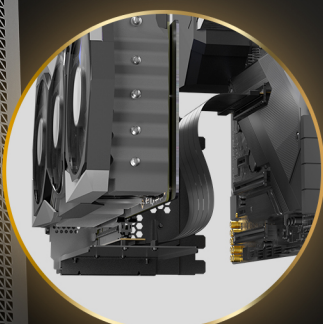

RTX40 PCI-E 4.0 RISER CABLE VERTICAL BRACKET KIT

Support up to RTX 4090. Showcase your appealing graphics cards by using Antec Gen4 riser cable

Compatible Antec Cases: Performance 1 Series/ C8 Series/ P20C Series/ DP505 & DP503

90° GRAPHICS CARD MOUNT

SUPPORT PCIE 4.0

PCI-E 4.0 **2X Faster**

PCI-E 3.0

RISER CABLE COMPATIBLE WITH HIGH-END GRAPHICS CARDS

UP TO:
NVIDIA GEFORCE RTX 4090
AMD RADEON RX 7900 XT

High Quality Golden Plate and Shielded PCB

For extreme and stable performance.

Ultra-Flexible Cable Sleeves

Meets a variety of installation scenarios.

ONLY SUPPORT FULLY-OPEN PCIE EXPANSION SLOT CHASSIS

DIMENSIONS

PACKAGE CONTENTS

- L-shaped Bracket x 1
- PCIe Riser Cable x 1
- Cable Mounting Screws x 2
- GPU Mounting Screws x 3
- GPU Mounting Screws x 3
- Tool x 1
- Pad x 1