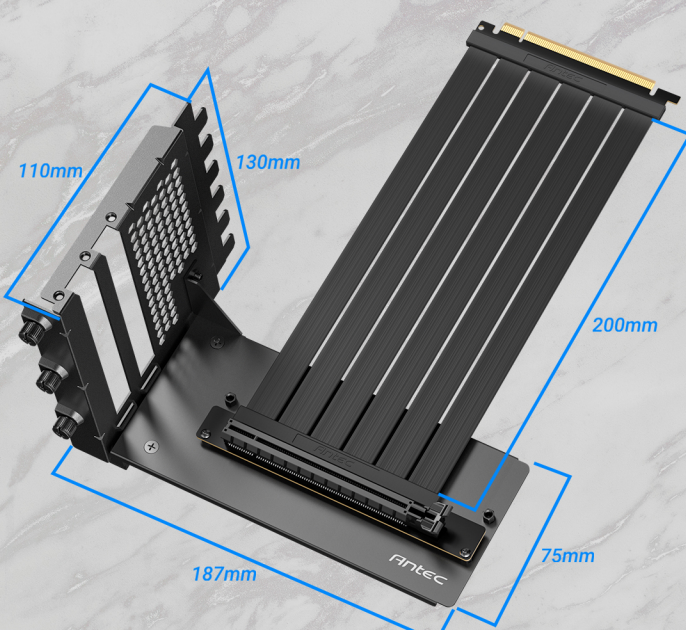

RTX40 PCI-E 4.0 RISER CABLE VERTICAL BRACKET KIT

Support up to RTX 4090. Showcase your appealing graphics cards by using Antec Gen4 riser cable

Compatible Antec Cases: Performance 1 Series/ C8 Series/ P20C Series/ DP505 & DP503

90° GRAPHICS CARD MOUNT

SUPPORT PCIE 4.0

PCI-E 4.0 **2X Faster**

PCI-E 3.0

RISER CABLE COMPATIBLE WITH HIGH-END GRAPHICS CARDS

UP TO:
NVIDIA GEFORCE RTX 4090
AMD RADEON RX 7900 XT

High Quality Golden Plate and Shielded PCB

For extreme and stable performance.

Ultra-Flexible Cable Sleeves

Meets a variety of installation scenarios.

ONLY SUPPORT FULLY-OPEN PCIE EXPANSION SLOT CHASSIS

DIMENSIONS

PACKAGE CONTENTS

- L-shaped Bracket x 1
- PCIe Riser Cable x 1
- Cable Mounting Screws x 2
- GPU Mounting Screws x 3
- GPU Mounting Screws x 3
- Tool x 1
- Pad x 1