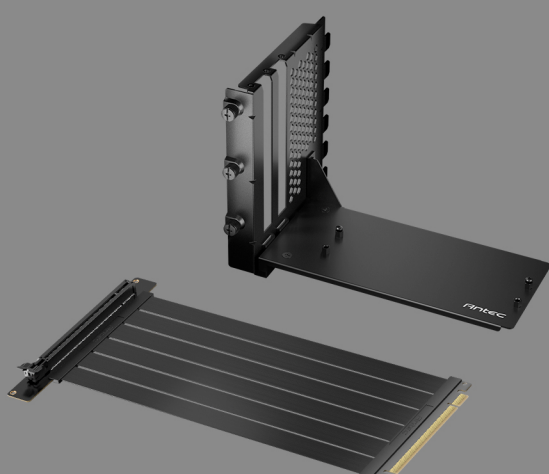

RTX40 PCI-E 4.0 RISER CABLE VERTICAL BRACKET KIT

Support up to RTX 4090. Showcase your appealing graphics cards by using Antec Gen4 riser cable

Compatible Antec Cases: Performance 1 Series/ C8 Series/ P20C Series/ DP505 & DP503

90° GRAPHICS CARD MOUNT

SUPPORT PCIE 4.0

PCI-E 4.0 **2X Faster**

PCI-E 3.0

RISER CABLE COMPATIBLE WITH HIGH-END GRAPHICS CARDS

UP TO:
NVIDIA GEFORCE RTX 4090
AMD RADEON RX 7900 XT

High Quality Golden Plate and Shielded PCB

For extreme and stable performance.

Ultra-Flexible Cable Sleeves

Meets a variety of installation scenarios.

ONLY SUPPORT FULLY-OPEN PCIE EXPANSION SLOT CHASSIS

DIMENSIONS

PACKAGE CONTENTS

- L-shaped Bracket x 1
- PCIe Riser Cable x 1
- Cable Mounting Screws x 2
- GPU Mounting Screws x 3
- GPU Mounting Screws x 3
- Tool x 1
- Pad x 1