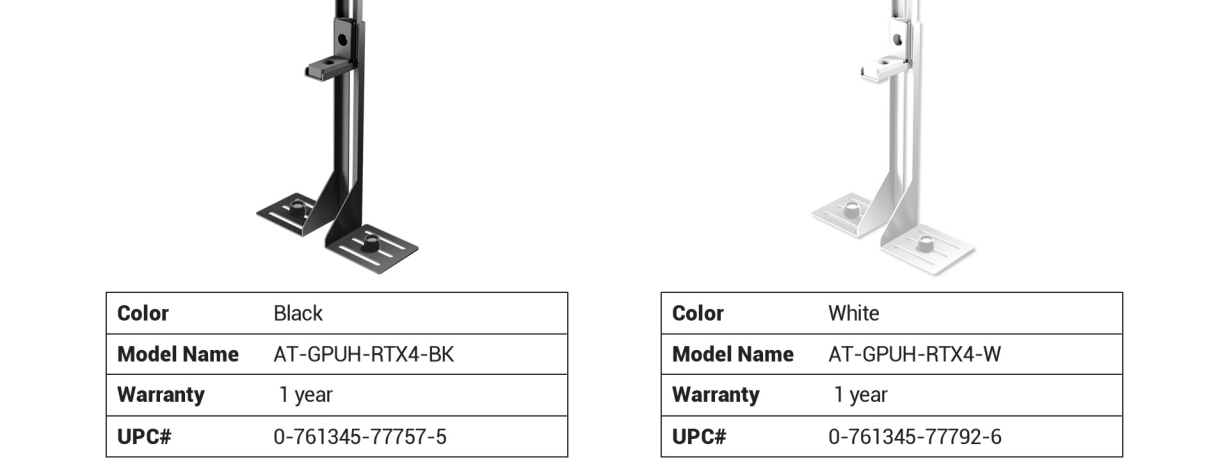

OPTIONAL INSTALLATION

Use the adhesive sheets, or mount the screw to install the base for more stability.

HORIZONTAL GPU MOUNTING

VERTICAL GPU MOUNTING

WITH BRACE

PROTECT YOUR GRAPHICS CARD

SECURITY

WITHOUT BRACE

SPECIFICATIONS

Included TWO Additional Adhesive Sheets

25 mm

215 mm

110 mm

40 mm

Color	Black
Model Name	AT-GPUH-RTX4-BK
Warranty	1 year
UPC#	0-761345-77757-5

Color	White
Model Name	AT-GPUH-RTX4-W
Warranty	1 year
UPC#	0-761345-77792-6