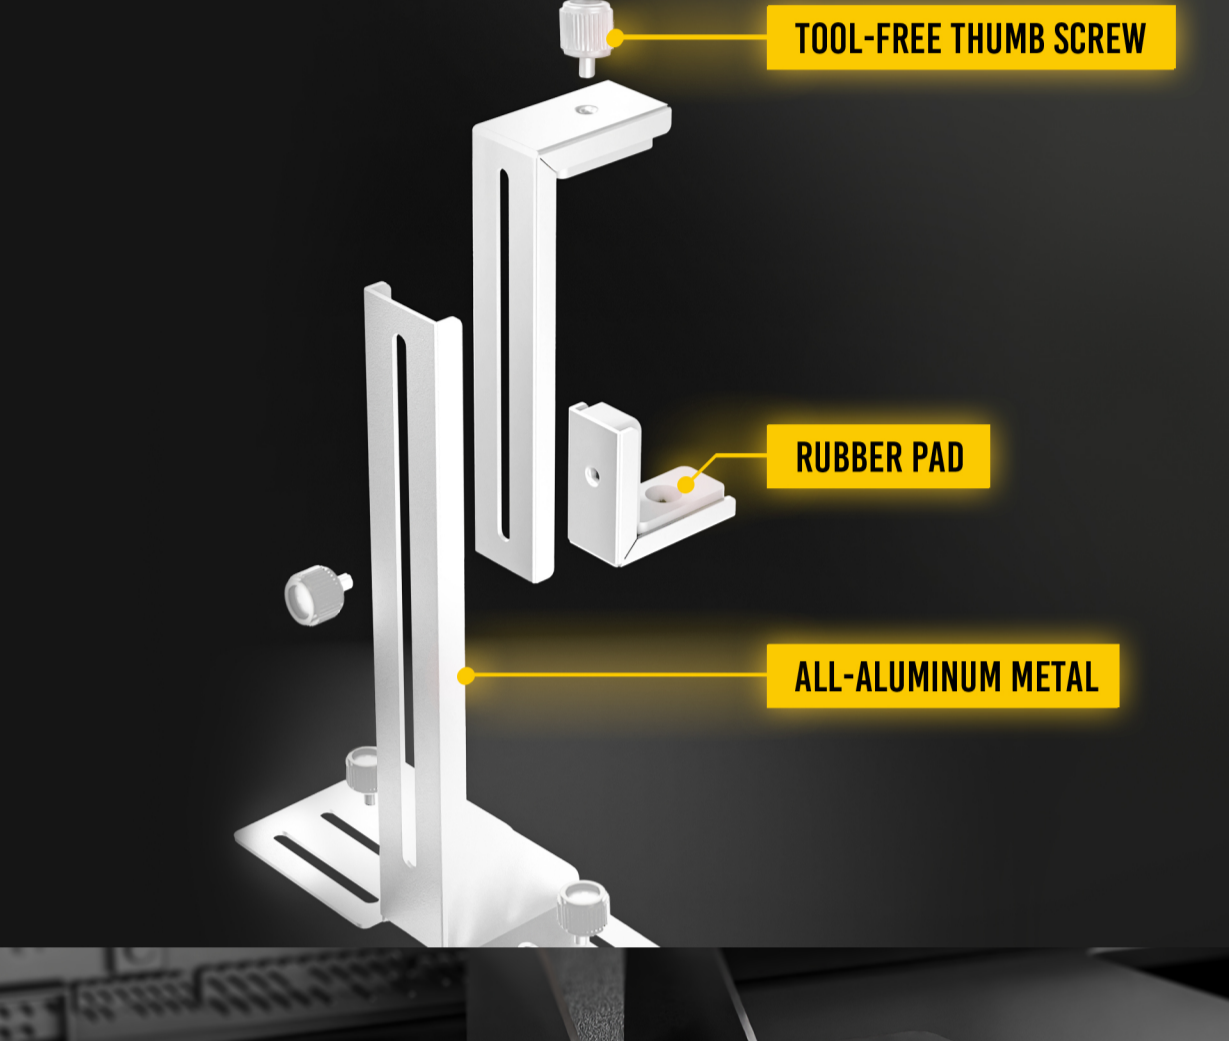

Antec GPU SUPPORT BRACKET

SUPPORT RTX 40 SERIES GPU

COMPATIBLE WITH RTX 40 SERIES GPU

MSI GeForce RTX 4090 SUPRIM X 24G **OK**

UPGRADE ADJUSTABLE RANGE

TOOL-FREE THUMB SCREW

RUBBER PAD

ALL-ALUMINUM METAL

OPTIONAL INSTALLATION

Use the adhesive sheets, or mount the screw to install the base for more stability.

HORIZONTAL GPU MOUNTING

VERTICAL GPU MOUNTING

WITH BRACE

PROTECT YOUR GRAPHICS CARD

SECURITY

WITHOUT BRACE

SPECIFICATIONS

Included TWO Additional Adhesive Sheets

25 mm

215 mm

110 mm

40 mm

Color	Black
Model Name	AT-GPUH-RTX4-BK
Warranty	1 year
UPC#	0-761345-77757-5

Color	White
Model Name	AT-GPUH-RTX4-W
Warranty	1 year
UPC#	0-761345-77792-6