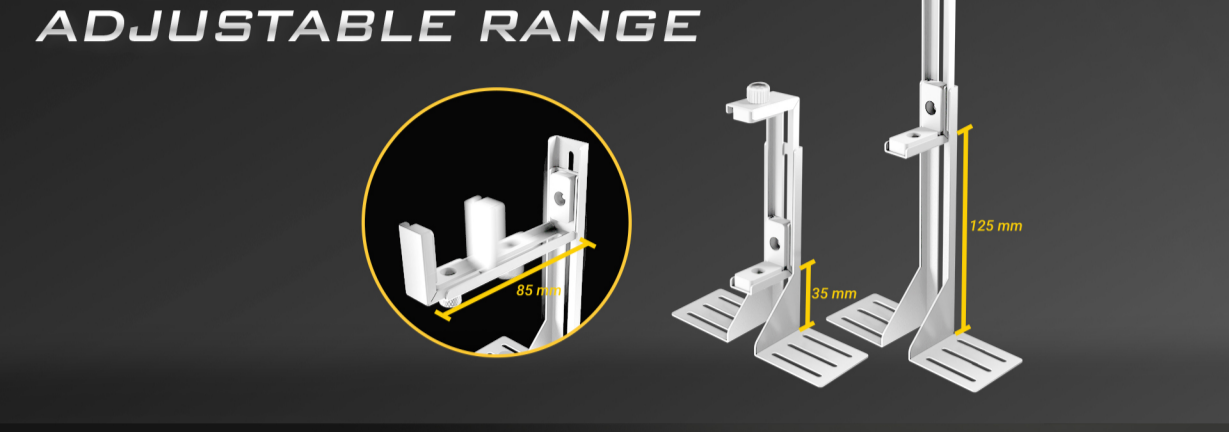

Antec GPU SUPPORT BRACKET

SUPPORT RTX 40 SERIES GPU

COMPATIBLE WITH RTX 40 SERIES GPU

MSI GeForce RTX 4090 SUPRIM X 24G **OK**

UPGRADE ADJUSTABLE RANGE

TOOL-FREE THUMB SCREW

RUBBER PAD

ALL-ALUMINUM METAL

OPTIONAL INSTALLATION

Use the adhesive sheets, or mount the screw to install the base for more stability.

HORIZONTAL GPU MOUNTING

VERTICAL GPU MOUNTING

WITH BRACE

PROTECT YOUR GRAPHICS CARD

SECURITY

WITHOUT BRACE

SPECIFICATIONS

Included TWO Additional Adhesive Sheets

25 mm

215 mm

110 mm

40 mm

Color	Black
Model Name	AT-GPUH-RTX4-BK
Warranty	1 year
UPC#	0-761345-77757-5

Color	White
Model Name	AT-GPUH-RTX4-W
Warranty	1 year
UPC#	0-761345-77792-6