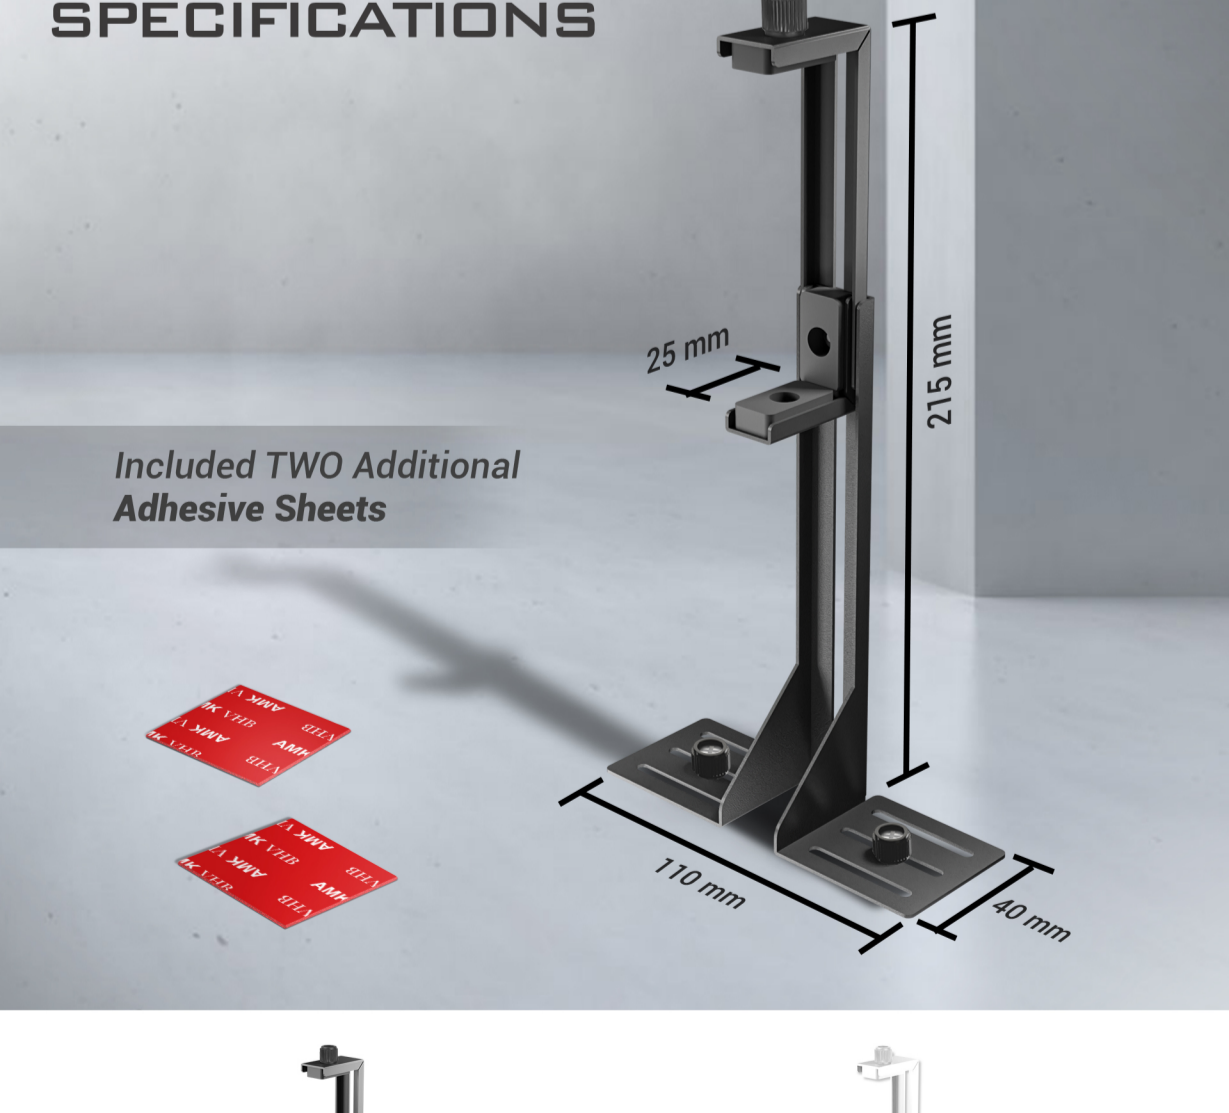

OPTIONAL INSTALLATION

Use the adhesive sheets, or mount the screw to install the base for more stability.

HORIZONTAL GPU MOUNTING

VERTICAL GPU MOUNTING

WITH BRACE

PROTECT YOUR GRAPHICS CARD

SECURITY

WITHOUT BRACE

SPECIFICATIONS

Included TWO Additional Adhesive Sheets

25 mm

215 mm

110 mm

40 mm

Color	Black
Model Name	AT-GPUH-RTX4-BK
Warranty	1 year
UPC#	0-761345-77757-5

Color	White
Model Name	AT-GPUH-RTX4-W
Warranty	1 year
UPC#	0-761345-77792-6