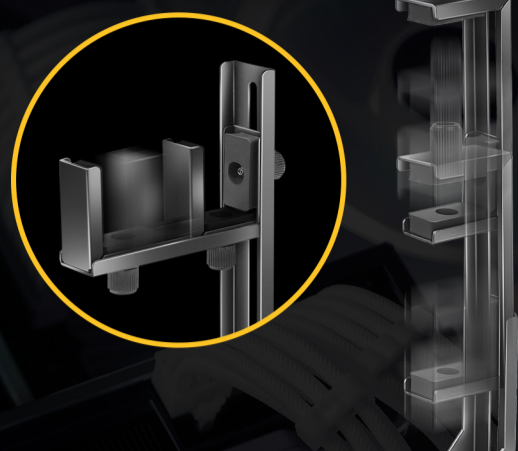

Antec
GPU HOLDER

ADJUSTABLE GPU SIZE

Height-adjustable supporting arm is available from 4 to 125mm, with 55mm depth, suits for various graphics card shape.

TOOL FREE DESIGN

STABLE RUBBER PAD

ALL-ALUMINUM METAL

HORIZONTAL GPU MOUNTING

VERTICAL GPU MOUNTING

WITH BRACE

WITHOUT BRACE

PROTECT YOUR GRAPHICS CARD

SECURITY

WIDE BASE PLATE

DIMENSIONS

30 mm

200 mm

40 mm

Color	Black
Model Name	AT-GPUH-BK
Warranty	1 year
UPC#	0-761345-77737-7

Color	Gray
Model Name	AT-GPUH-GY
Warranty	1 year
UPC#	0-761345-77589-2